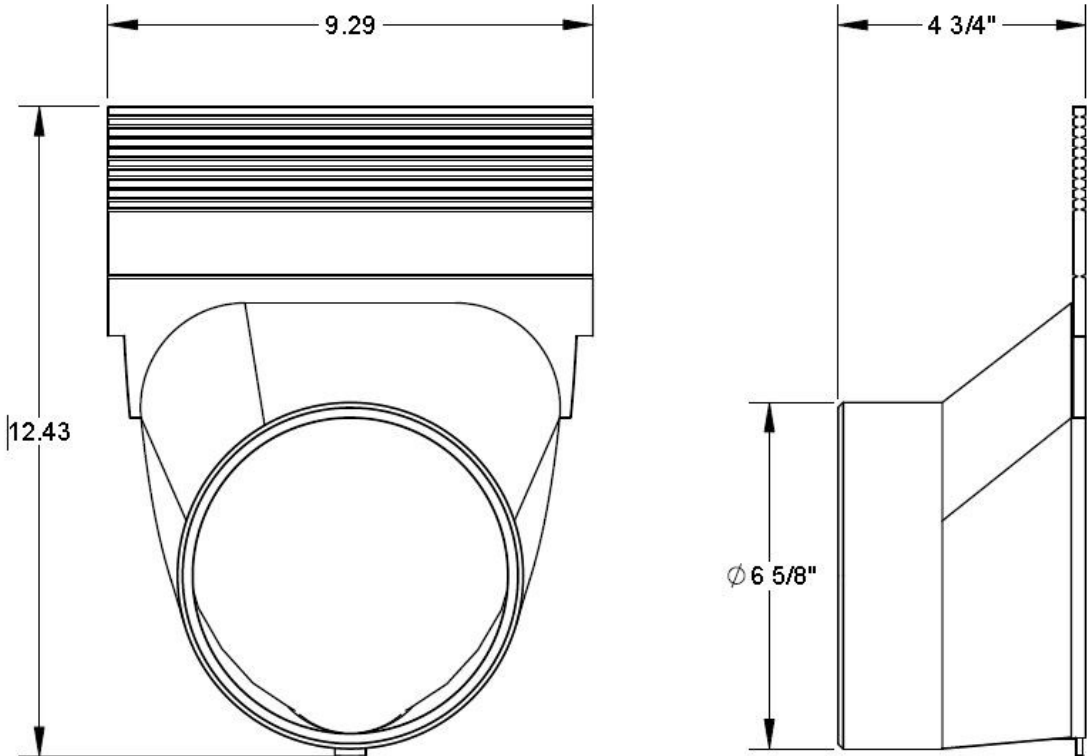

<p>Number</p> <p style="text-align: center;">200-OE6</p>	<p>Series</p> <p style="text-align: center;">CPS200 Outlet End Cap Pro Plus 200</p>
------------------------------------------------------------------------	-----------------------------------------------------------------------------------------------------------

200-OE6 Outlet End Cap

Manufacturer

Specification

JOSAM 200-OE6 OUTLET END CAP FOR PRO-PLUS 200C 8" INTERNAL WIDTH TRENCH CHANNELS. MADE WITH PVC MATERIAL AND DESIGNED TO FIT SECURELY IN 200C CHANNELS AND OTHER 200C ACCESSORIES, SUPPLIED BY TRENCH DRAIN SUPPLY.